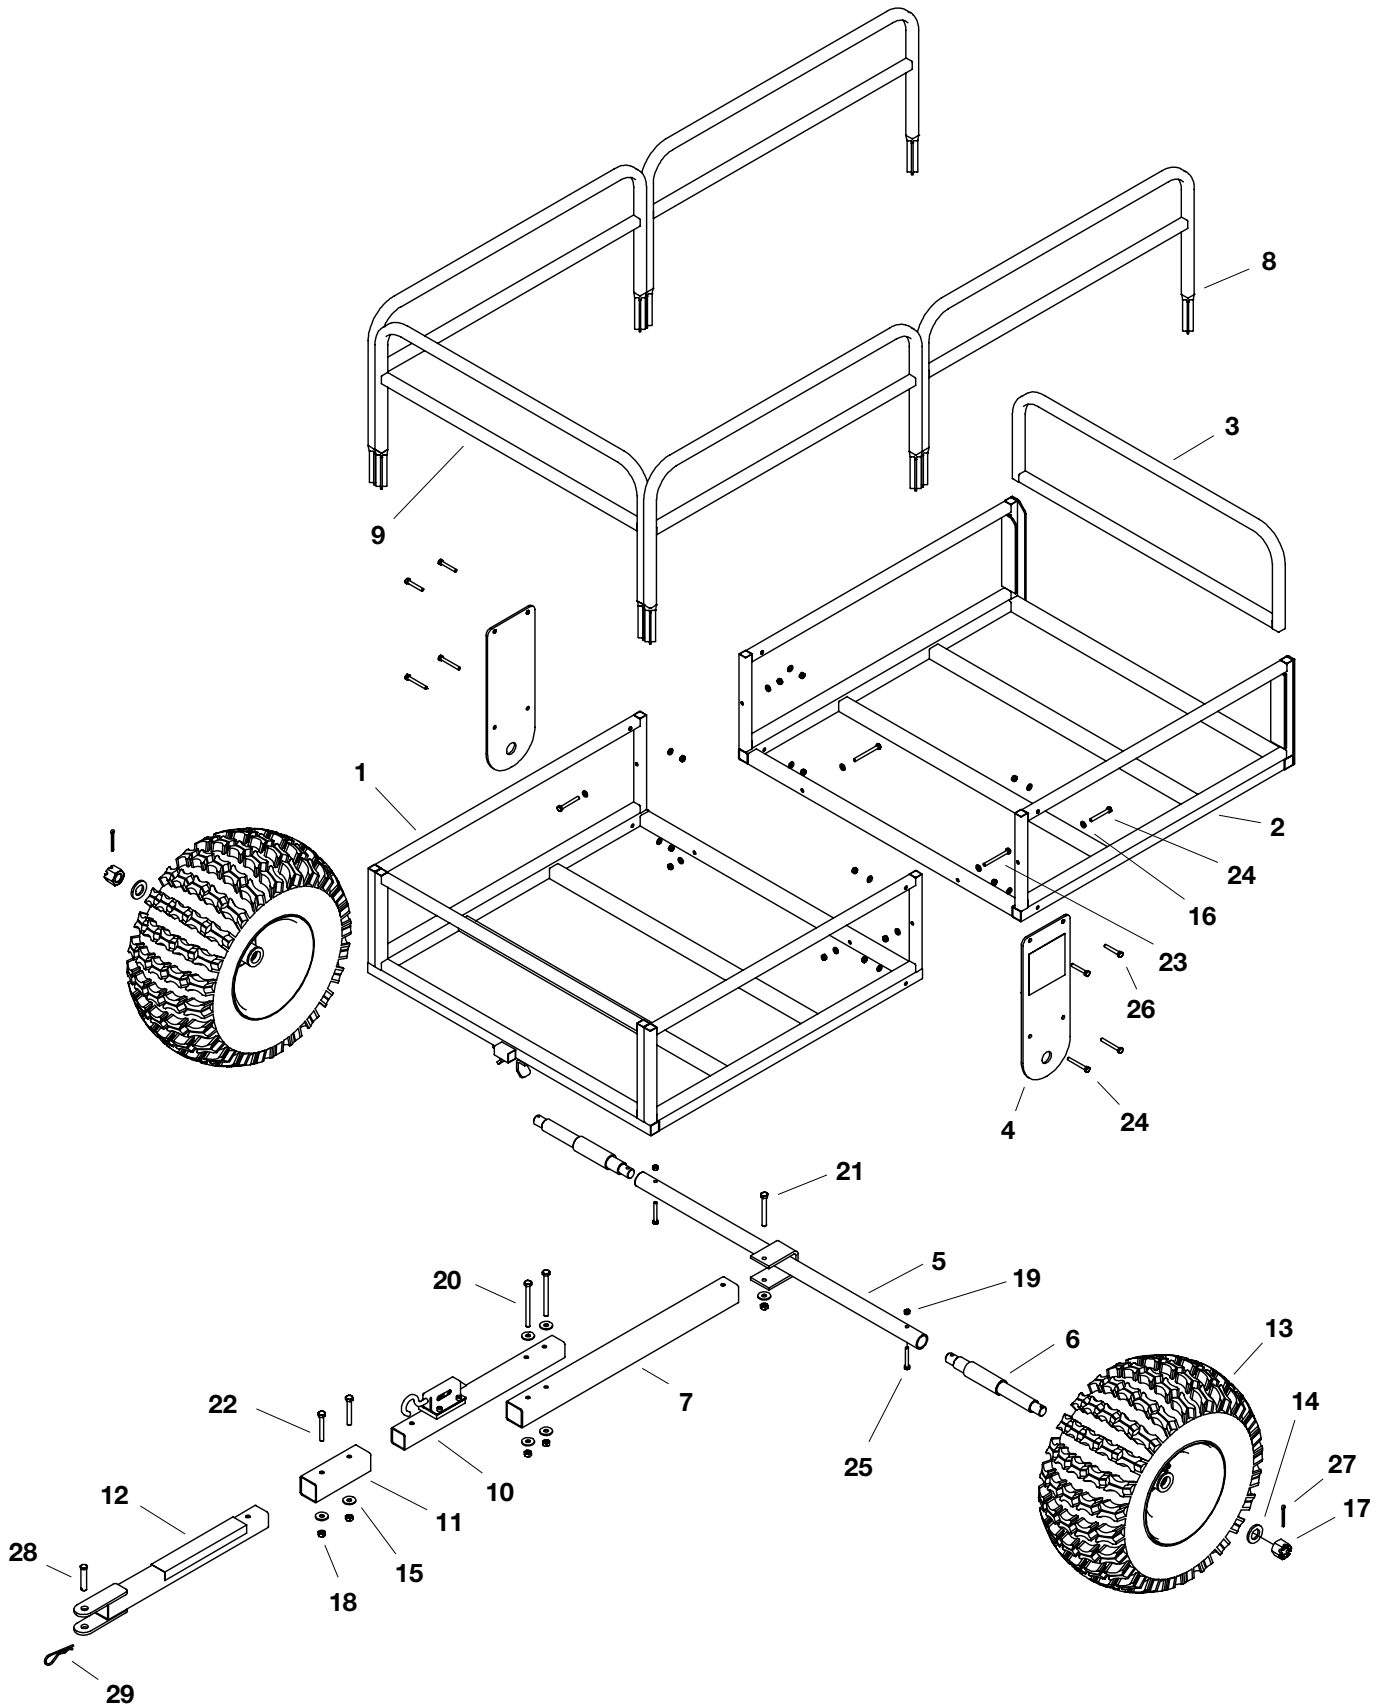

REPAIR PARTS FOR 45-0554 CART

REPAIR PARTS FOR 45-0554 CART

REF	QTY	PART NO	DESCRIPTION	REF	QTY	PART NO	DESCRIPTION
1	1	2-132BL3	Front Trailer Frame	16	16	2-147	Washer, M6
2	1	2-133BL3	Rear Trailer Frame	17	2	2-148	Castle Nut, M20 x 1.5
3	1	2-134BL3	Tailgate	18	5	2-149	Nut, M8 x 1.25
4	2	2-135BL3	Axle Mount Plate	19	14	2-150	Nut, M6 x 1.0
5	1	2-136BL3	Axle Tube	20	2	2-151	Bolt, M8 x 1.25 x 100
6	2	2-137BL3	Axle Spindle	21	1	2-152	Bolt, M8 x 1.25 x 70
7	1	2-138BL3	Rear Tongue Tube	22	2	2-153	Bolt, M8 x 1.25 x 60
8	4	2-139OR1	Side Containment Rack	23	2	2-154	Bolt, M6 x 1.25 x 65
9	1	2-140OR1	Front Containment Rack	24	6	2-155	Bolt, M6 x 1.25 x 50
10	1	2-141BL3	Latch Tube Assembly	25	2	2-156	Bolt, M6 x 1.25 x 45
11	1	2-142BL3	Connector Pocket	26	4	2-157	Bolt, M6 x 1.25 x 40
12	1	2-143BL3	Front Tongue Tube	27	2	2-158	Cotter Pin
13	2	2-144	Trailer Wheel	28	1	2-159	Clevis Pin
14	2	2-145	Washer, M20	29	1	714-0117	Hair Cotter Pin
15	7	2-146	Washer, M8	—	1	3-80	Owners Manual